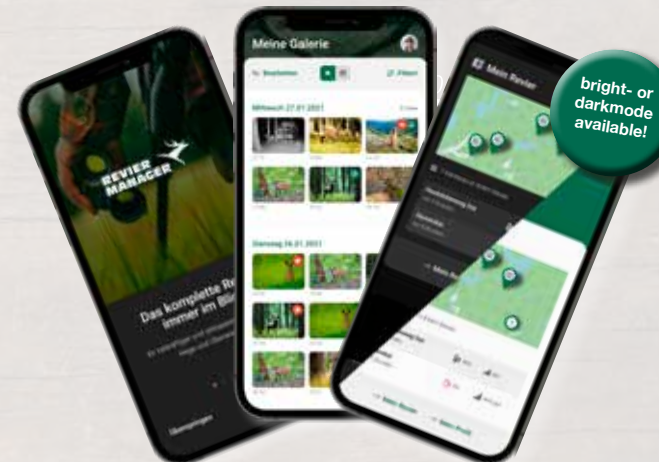

FLEXIBLE CAMERA MANAGEMENT SAVES TIME!

- triggering a new photo with the app
- camera settings such as update status, set date/time or time breaks - conveniently from your smartphone, tablet or PC.