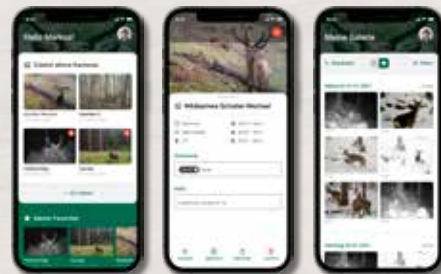

## FUNCTION OVERVIEW

The Reviermanager game camera triggers an image at night with adjustable invisible IR flash when motion is detected or manually via the app.

Current information and events are displayed on the mobile phone via push notifications including a preview image.

Each image is compressed and sent to the Reviermanager App via LTE, UMTS or GPRS. The transmitted images become available in the Reviermanager App gallery with additional information (weather data etc.) and can be managed there.

- clearly sorted by date
- with current weather data for each image (according to camera-location).
- pictures can be shared via WhatsApp/Facebook/etc...

- mark images as favourites
- automatic deletion of the images
  - after an adjustable period of time (favourite images remain saved)
- filter by various criteria (e.g. by camera)
- notes/tags can be added

## REVIERMANAGER APP 2.0

The Reviermanager App 2.0 is available for download for free. The ongoing improvements and the convenient functionalities make it the digital multitool of the hunting world.